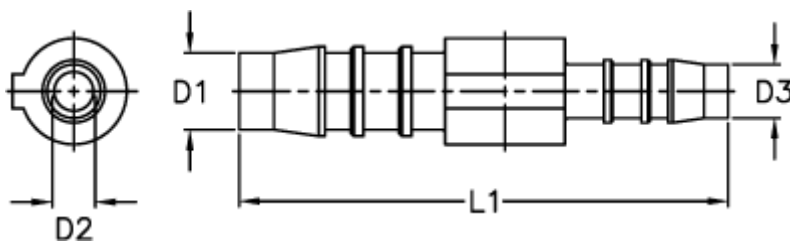

Article number: 027518912010

Description: Norma hose coupling GRS 12 - 10

Measures

D1 = 12

D2 = 10

D3 = 10

L1 = 64.0